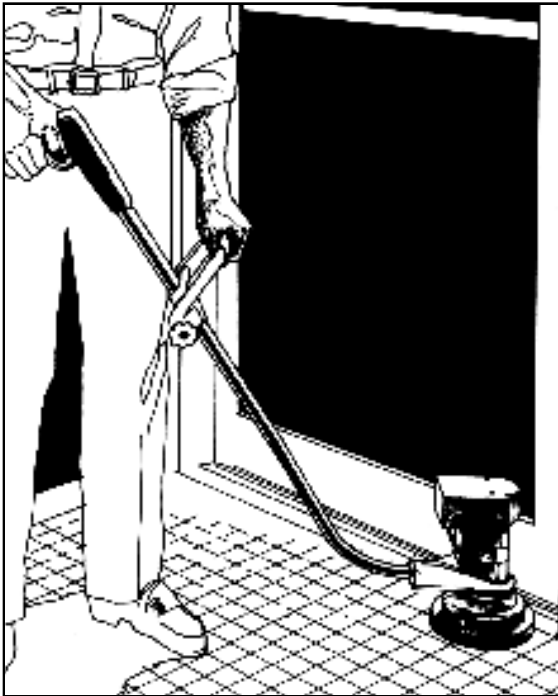

SSS

THE EDGER

- Power Cleaning
- Multiple Uses
- Easy to Use

the EDGER

SPECIFICATIONS

Model: E-1

Motor: 1/8 hp permanent magnet high torque, 115 volt

Amperage: 1.5 amp under load

RPM: 765

Accessories

Includes: 3x6" mal-grit brush, 6" pad holder, splash guard

Weight: 15 pounds

Power cord: 3 wire, pigtail

Handle: Plated steel tubing

Grips: Trigger power grip and adjustable handle mounted grip, Cast aluminum with powdered epoxy coating.