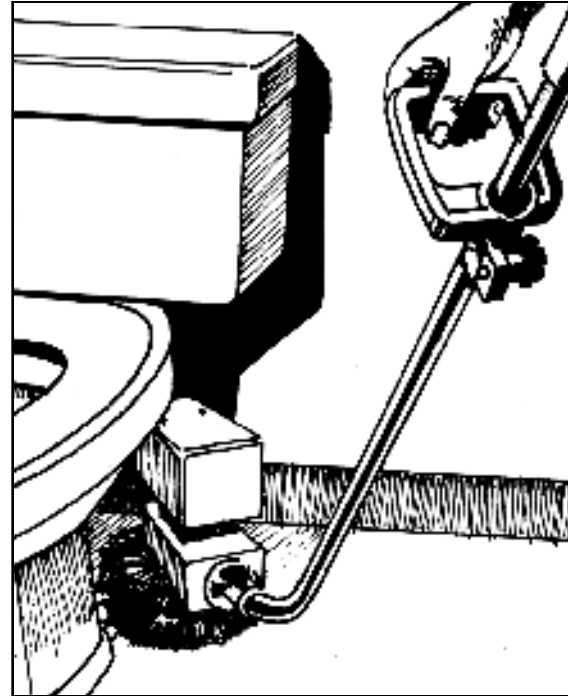

SSS

THE EDGER

- Power Cleaning
- Multiple Uses
- Easy to Use

the EDGER

SPECIFICATIONS

Model: E-1

Motor: 1/8 hp permanent magnet high torque, 115 volt

Amperage: 1.5 amp under load

RPM: 765

Accessories

Includes: 3x6" mal-grit brush, 6" pad holder, splash guard

Weight: 15 pounds

Power cord: 3 wire, pigtail

Handle: Plated steel tubing

Grips: Trigger power grip and adjustable handle mounted grip, Cast aluminum with powdered epoxy coating.