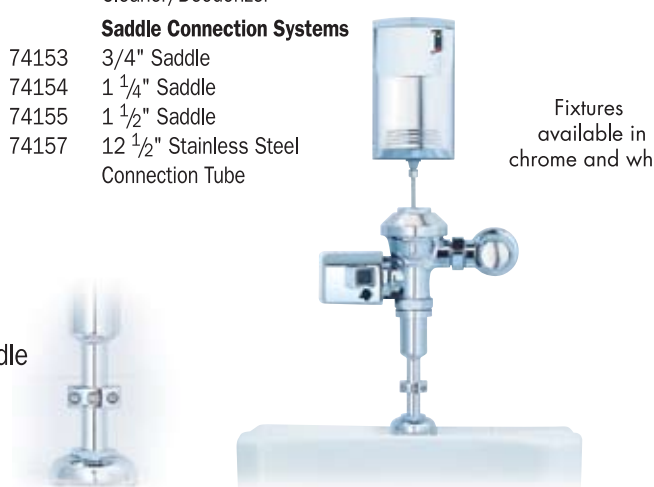

Also available separately:

1. 74181 Merlin Clean Dispenser, Chrome
2. Power and Refill indicators
   - Lite, Normal & Heavy dispensing options
   - Day/Night/24 Hour activation setting options
3. 74250 Merlin Clean XL-4 Dispenser, Chrome
4. Battery power indicator
   - 30, 45, 60 day dispensing options

Merlin AutoFlush Ensures

- Fixtures are flushed and presentable
- Easy installation replaces existing flush handle
- Dependable activation
- Reliable "dry" cam-gear technology

Merlin Clean Provides

- Consistent round-the-clock cleaning
- Simple installation – no water shut-off necessary
- Lowers total cost to maintain toilets and urinals
- LED eliminates guesswork
- Dependable Refill Cycle

HygieneMaster refills -

- Eliminates the need to scrub fixtures
- Prevents drain build-up and clogs
- Prevents unsightly stains
- Leaves surfaces sparkling clean and smelling fresh

Item#	Description	Pack	Weight (lbs)
74183	AutoHygiene System	4/Case	25
74185	AutoHygiene System w/Manual Flush Button	4/Case	25
74138	HygieneMaster Refill Cleaner/Deodorizer	6/Case	6
Saddle Connection Systems			
74153	3/4" Saddle		
74154	1 1/4" Saddle		
74155	1 1/2" Saddle		
74157	12 1/2" Stainless Steel Connection Tube		

Saddle

Fixtures
available in
chrome and white