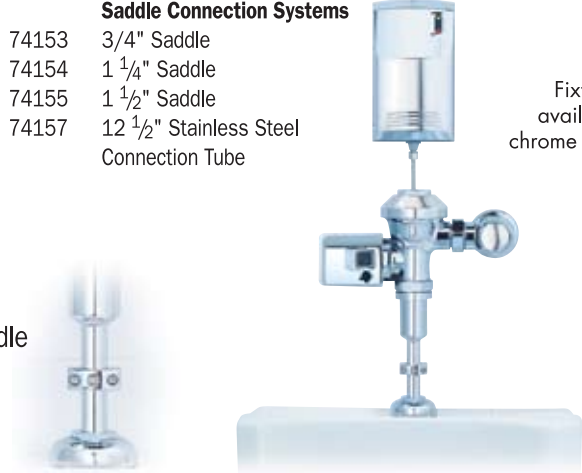

Also available separately:

1. 74181 Merlin Clean Dispenser, Chrome
2. Power and Refill indicators
   - Lite, Normal & Heavy dispensing options
   - Day/Night/24 Hour activation setting options
3. 74250 Merlin Clean XL-4 Dispenser, Chrome
4. Battery power indicator
   - 30, 45, 60 day dispensing options

Merlin AutoFlush Ensures

- Fixtures are flushed and presentable
- Easy installation replaces existing flush handle
- Dependable activation
- Reliable "dry" cam-gear technology

Merlin Clean Provides

- Consistent round-the-clock cleaning
- Simple installation – no water shut-off necessary
- Lowers total cost to maintain toilets and urinals
- LED eliminates guesswork
- Dependable Refill Cycle

HygieneMaster refills -

- Eliminates the need to scrub fixtures
- Prevents drain build-up and clogs
- Prevents unsightly stains
- Leaves surfaces sparkling clean and smelling fresh

Item#	Description	Pack	Weight (lbs)
74183	AutoHygiene System	4/Case	25
74185	AutoHygiene System w/Manual Flush Button	4/Case	25
74138	HygieneMaster Refill Cleaner/Deodorizer	6/Case	6
Saddle Connection Systems			
74153	3/4" Saddle		
74154	1 1/4" Saddle		
74155	1 1/2" Saddle		
74157	12 1/2" Stainless Steel Connection Tube		

Saddle

Fixtures available in chrome and white

TouchFree Restroom Solutions