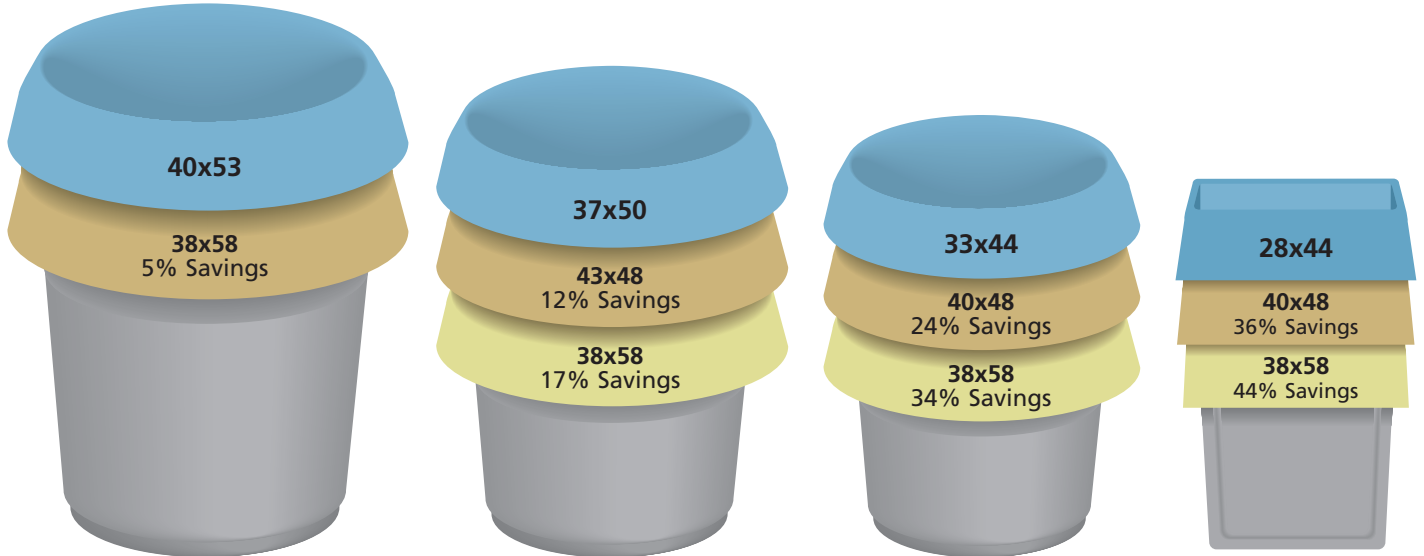

Container Reference Guide

Picking your can liner is easier than ever. Triple S offers a wide variety of can liners for every type of trash. Find your receptacle on the left and then choose the can liner film that works best for your application. It's as simple as that.

* Registered Trademark of Rubbermaid Commercial Products.

Specifications subject to change without notice.

** Ideal Fit size

† Linear Low Density LLDPE

The Problem

TOO WIDE

TOO LONG

The Solution

TRIPLE S IDEAL FIT™

The Advantages:

- Less Cost
- Less Plastic in Landfills
- Less Labor

55-GAL	44-GAL	32-GAL	23-GAL
Order Ideal Fit™ Stock # 72787 / 72789	Order Ideal Fit™ Stock # 72782 / 72785	Order Ideal Fit™ Stock # 72779 / 72780	Order Ideal Fit™ Stock # 72773 / 72774